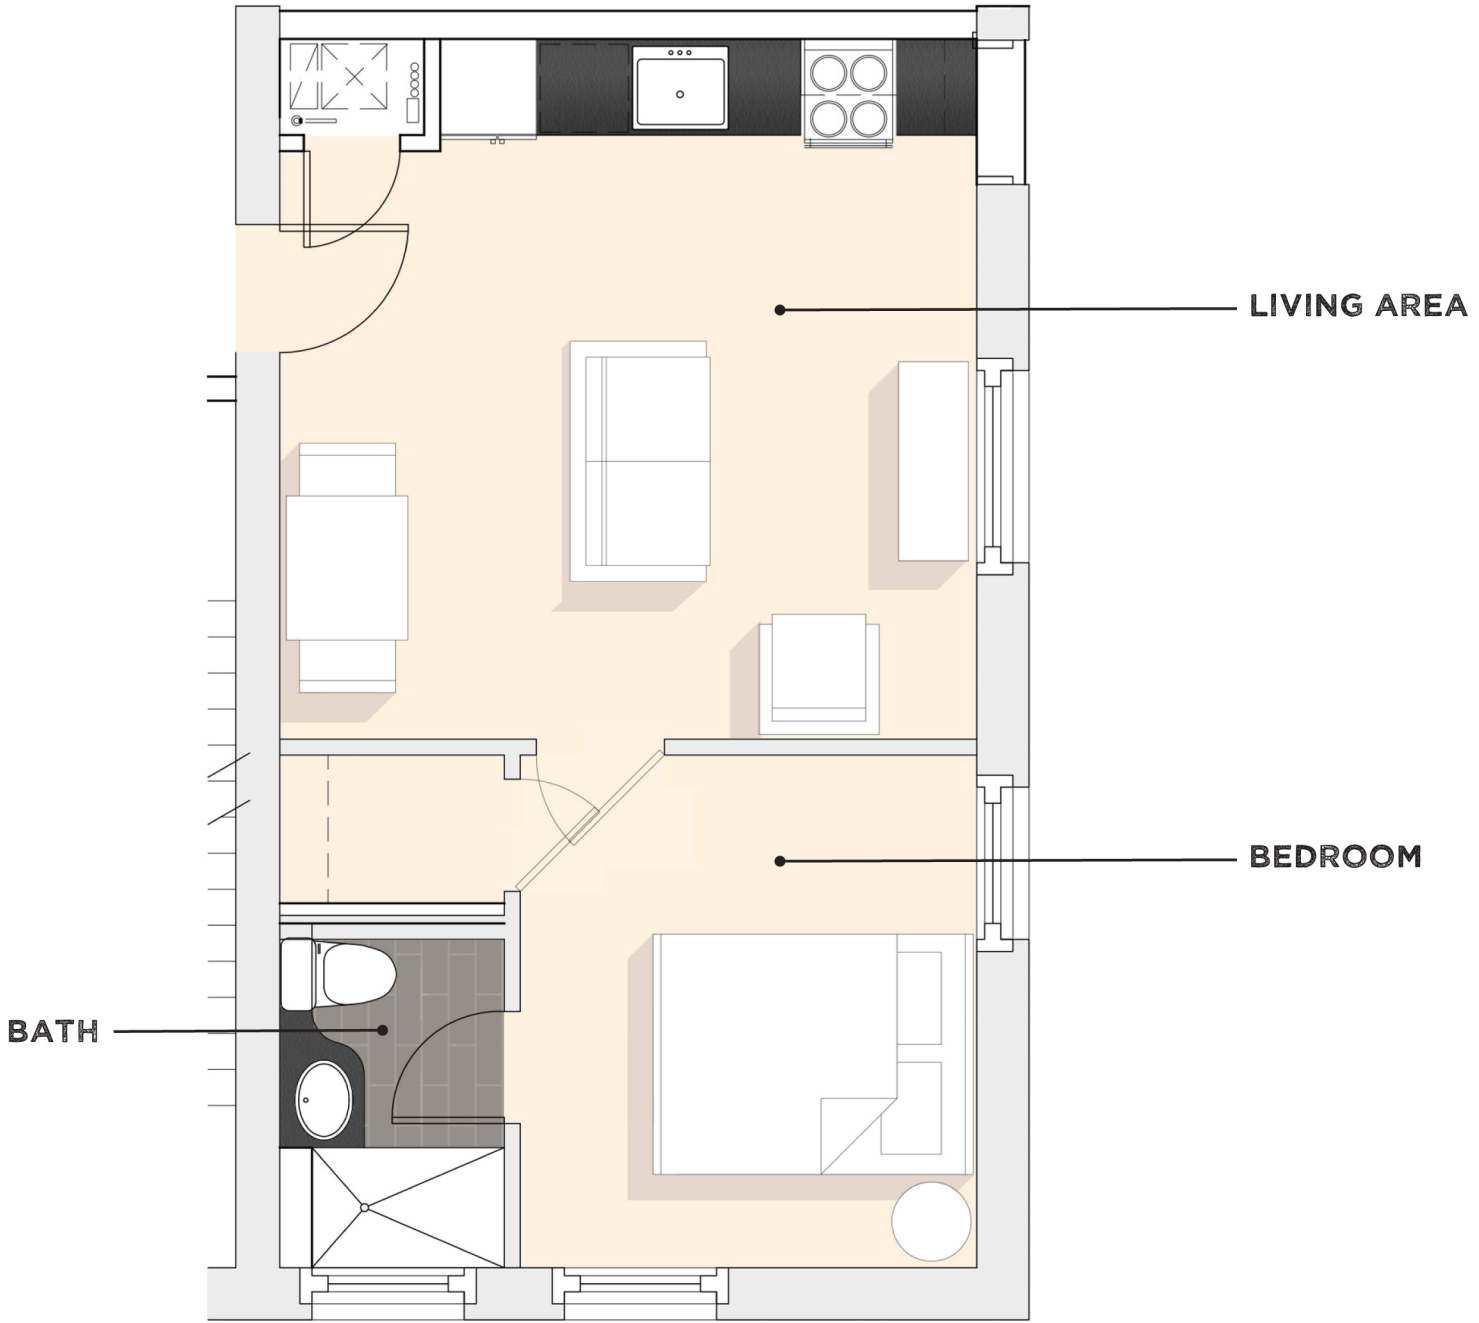

2215

HOWARD STREET

The
LONGFELLOW

1 BD / TYPE B EURO W/D GRANITE COUNTERS COMMUNITY ROOM

(402) 280-8981

INFO@THEFLATSONHOWARD.COM